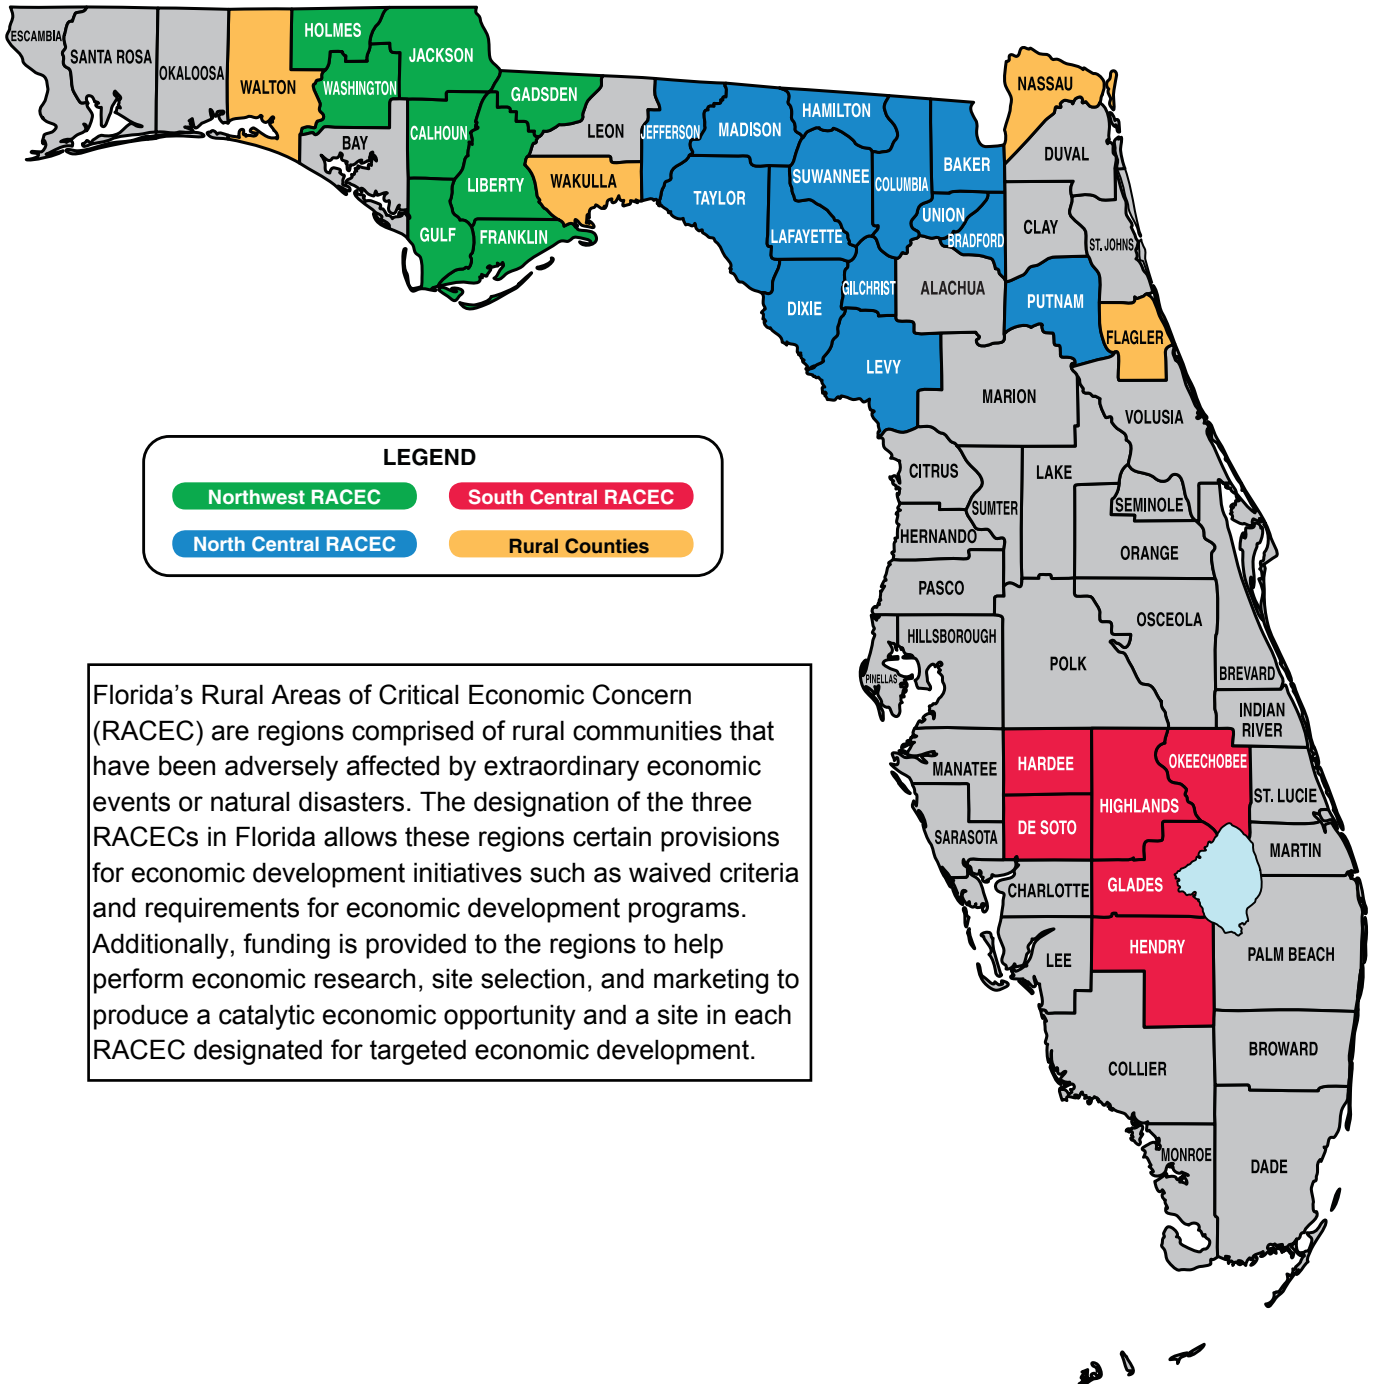

# Florida's Rural Counties

**LEGEND**

<span style="background-color: green; color: white; padding: 2px 5px;">Northwest RACEC</span>	<span style="background-color: red; color: white; padding: 2px 5px;">South Central RACEC</span>
<span style="background-color: blue; color: white; padding: 2px 5px;">North Central RACEC</span>	<span style="background-color: orange; padding: 2px 5px;">Rural Counties</span>

Florida's Rural Areas of Critical Economic Concern (RACEC) are regions comprised of rural communities that have been adversely affected by extraordinary economic events or natural disasters. The designation of the three RACECs in Florida allows these regions certain provisions for economic development initiatives such as waived criteria and requirements for economic development programs. Additionally, funding is provided to the regions to help perform economic research, site selection, and marketing to produce a catalytic economic opportunity and a site in each RACEC designated for targeted economic development.