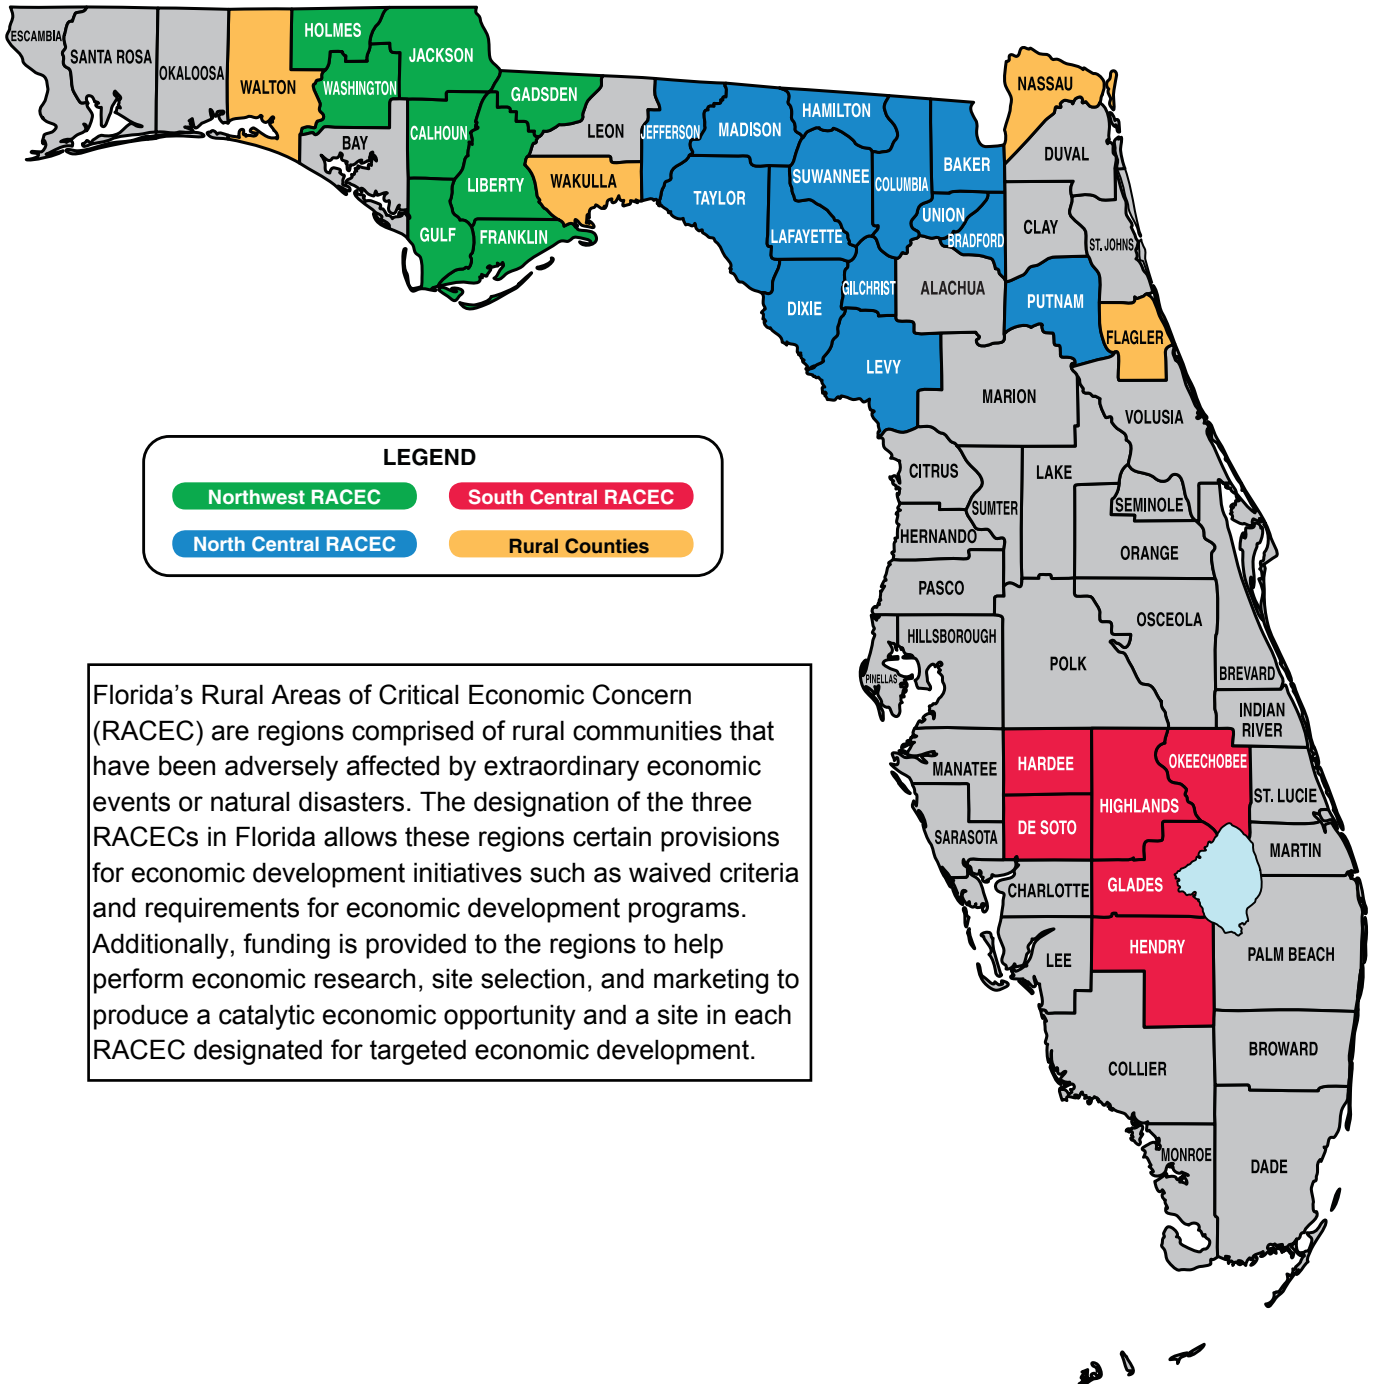

Florida's Rural Counties

LEGEND

Northwest RACEC	South Central RACEC
North Central RACEC	Rural Counties

Florida's Rural Areas of Critical Economic Concern (RACEC) are regions comprised of rural communities that have been adversely affected by extraordinary economic events or natural disasters. The designation of the three RACECs in Florida allows these regions certain provisions for economic development initiatives such as waived criteria and requirements for economic development programs. Additionally, funding is provided to the regions to help perform economic research, site selection, and marketing to produce a catalytic economic opportunity and a site in each RACEC designated for targeted economic development.